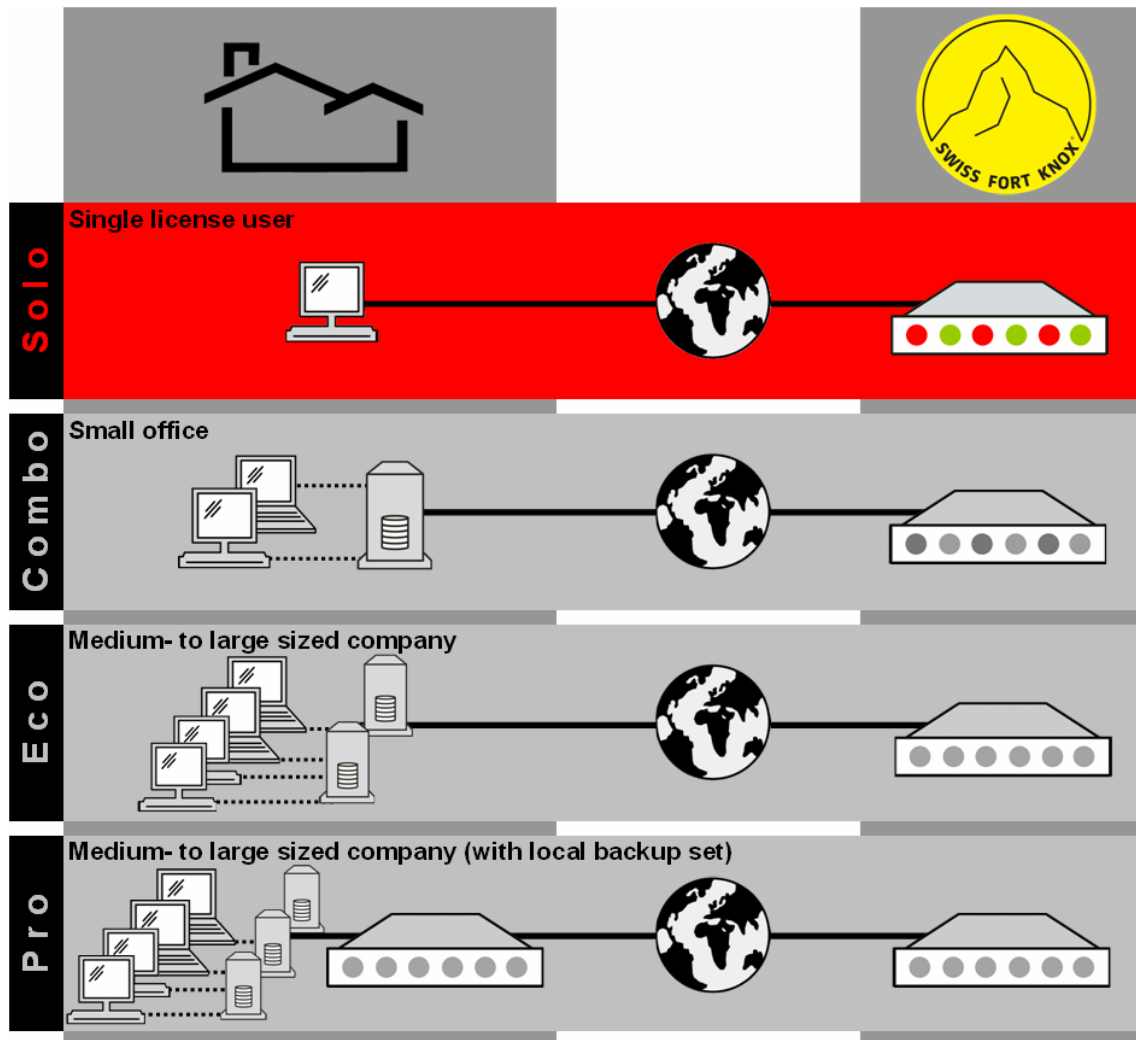

PRODUCT-DOCUMENTATION

Product description SWISSVAULT Solo

SWISSVAULT features in general

- Fully automatic backup via the Internet
- Data vaulting to SWISS FORT KNOX
- 448-bit encryption
- Disk to disk technology (RAID5)
- Data history with search functionality

SWISSVAULT Solo specifications

- Single license user
- Backup capacity of 1 – 500GB
- Online renewable and expandable
- WebAccess
- As of SGD 12 per month (excl. VAT)

Home user

Secure your daily changing data such as e-mails and office documents with a fully automatic solution. Simply forget about your data protection worries – the SWISSVAULT backup butler will take care of it!

Small office

SWISSVAULT Solo provides every individual enterprise with a daily data backup of all business critical data.

Executives

Are you working for several mandates where you should not store any confidential data within the network of your main employer? SWISSVAULT Solo is now solving this conflict easily: All your data remains confidential and is secured once a day!

As addition in every company

You have a functioning backup solution in your company, but you would like to include the laptops of your sales representatives on a daily basis? SWISSVAULT Solo is the ideal addition to your existing infrastructure!