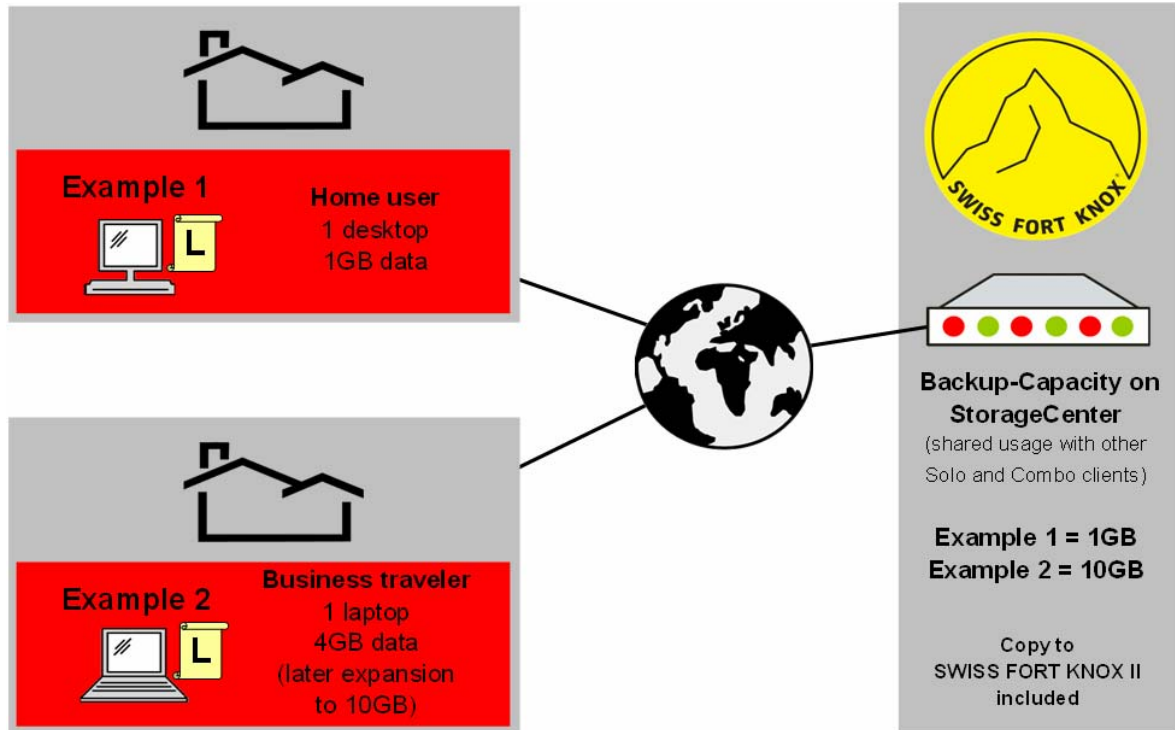

Example of SWISSVAULT Solo

All prices in SGD, excl. VAT

	<i>Service fee</i>	
	initial	monthly
Example 1 (home user)		
1 Base package with 1GB data	0	12.00
Total	0	12.00
Example 2 (business traveler)		
1 Base package with 4GB data	0	29.00
1 Later on expansion to 10GB data)	0	33.00
Total after service expansion	0	62.00

Backup-client license(s) are required on these devices

Exclusive Sales Partner for Singapore:
<http://www.1-net.com.sg/swissvault>