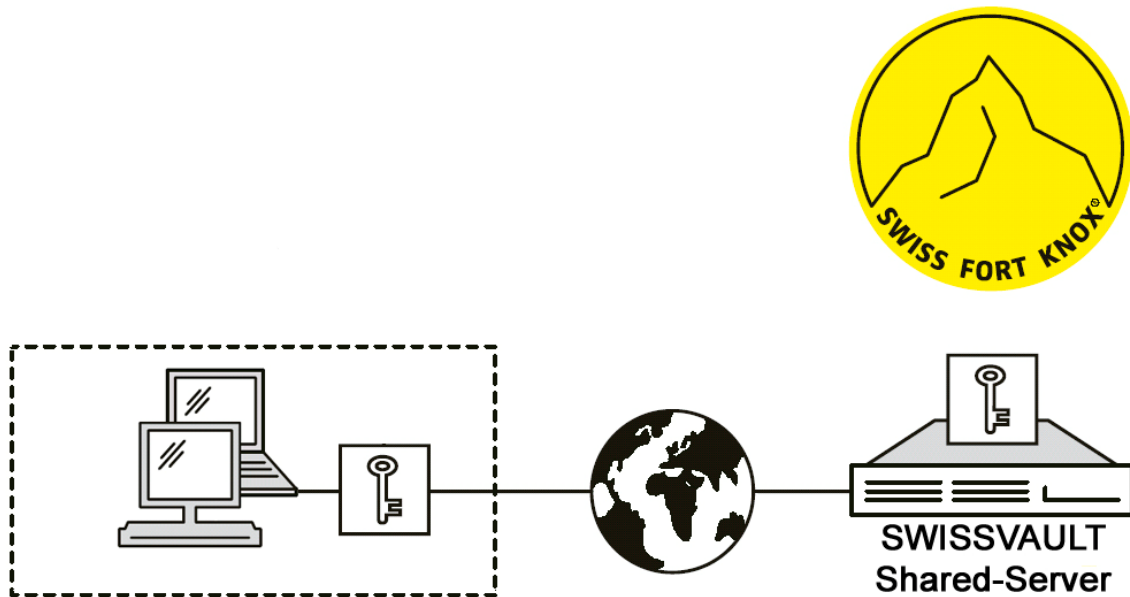

Product description SWISSVAULT Solo

SWISSVAULT features in general

- Fully automatic backup via the Internet
- Data vaulting to SWISS FORT KNOX
- 448-bit encryption
- Disk to disk technology (RAID5)
- Data history with search functionality

SWISSVAULT Solo specifications

- Single license user
- Backup capacity of 1 – 500GB
- Online renewable and expandable
- WebAccess
- As of SGD 12 per month (excl. VAT)

Home user

Secure your daily changing data such as e-mails and office documents with a fully automatic solution. Simply forget about your data protection worries – the SWISSVAULT backup butler will take care of it!

Small office

SWISSVAULT Solo provides every individual enterprise with a daily data backup of all business critical data.

Executives

Are you working for several mandates where you should not store any confidential data within the network of your main employer? SWISSVAULT Solo is now solving this conflict easily: All your data remains confidential and is secured once a day!

As addition in every company

You have a functioning backup solution in your company, but you would like to include the laptops of your sales representatives on a daily basis? SWISSVAULT Solo is the ideal addition to your existing infrastructure!